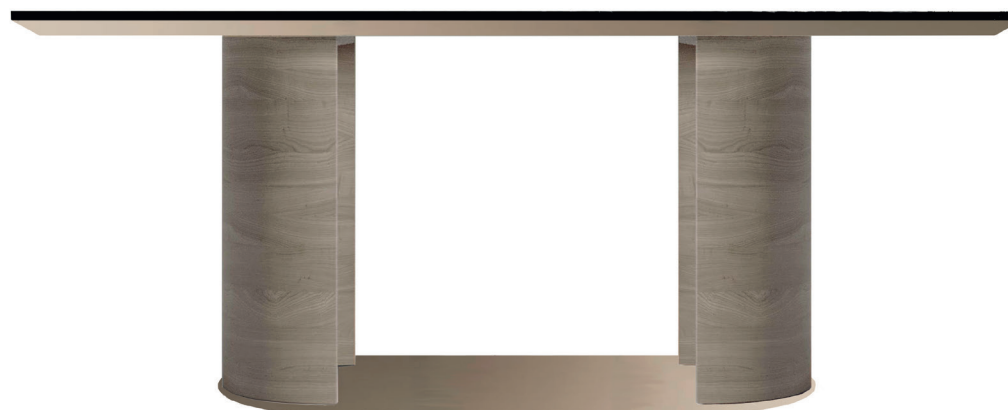

TAVOLO | TABLE PIANO RETTANGOLARE UN404-200
PROFILO 60° ISA _ dimensioni 2000x45x1000mm | *TABLE
TOP PROFILE 60° dimensions 2000x45x1000mm*
UN445-B BASAMENTO altezza 710mm | *Ba-
sement height 710mm _ dimensioni comples-
sive 2000X755X1000mm | total dimensions
2000X755X1000mm*